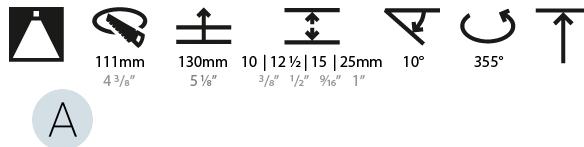

PHYSICAL

Shape: Round
Diameter (mm): 107
Diameter (in): 4 3/16
Height (mm): 112
Height (in): 4 7/16
Ceiling Thickness (mm): 10 / 12.5 / 15 / 25
Ceiling Thickness (in): 3/8 or 1/2 or 9/16 or 1
Min. Recessing Depth (mm): 130
Min. Recessing Depth (in): 5 1/8
Light Distribution: Adjustable / Downlight
Weight (kg): 0.609
Weight (lbs): 1.34
Fixture Finish: SSR / BKV / CWI / CRY / HAB / UFT / ITA / RUA / FTG / MYG / LOD / PUS / FRO / FUP / KIA / POP / BLS / SPG / MEY / GOH / GUM / CHC / COM / ABZ / JAG / OBR / MOS / ROR
Fixture Material: Aluminum Die Cast
Cut-out Measurements: Ø 111mm / 4 3/8"
Upon Request: Unique Ceiling Thickness

ELECTRICAL

Lamp Type: LED (Zhaga Standard)
Input Wattage (W): 16.5
Total Output Wattage (W): 14.7
Dimming: Dali Dimming
Driver Included: No
Driver Location: Recessed Housing
Driver Type: Constant Current - 120Vac
Driver Class: Class 2
Housing: See Components
Input Voltage (V): 120
Constant Current (MA): 350

LED

Number of LEDs: 1
Max. Delivered Lumen (lm): 770
Nominal Lumen (lm): 1140
CRI: >90 CRI
Lamp Life (hrs): 50000
Upon Request: RGB-W Tunable White Special Color Temperature Special LED

OPTICAL

Reflector°: 20 / 40 / 60
Adjustability: Rotational 355°; Tilt 10°
Upon Request: Special Beam Angles

RATINGS AND CERTIFICATIONS

Certified By: Certified for North American Standards
IP rating: IP20