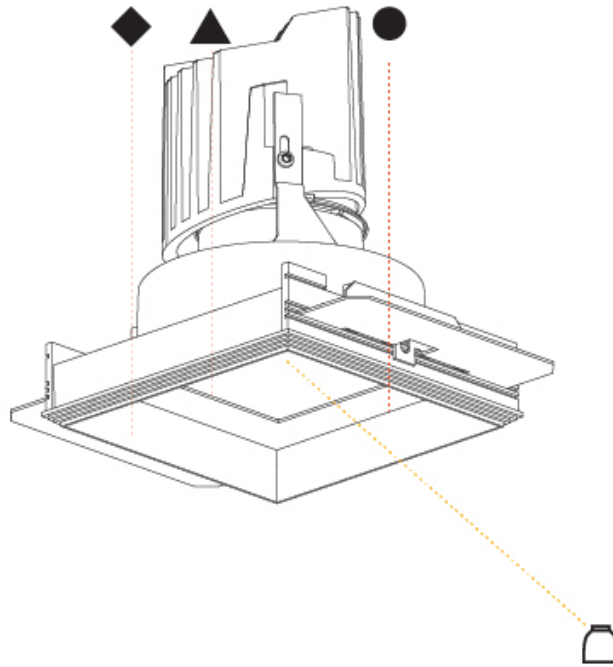

BIONIQ SQUARE DEEP COMFORT TRIMLESS

A35533-

PROJECT
TYPE
SPECIFIER
QUANTITY
DATE