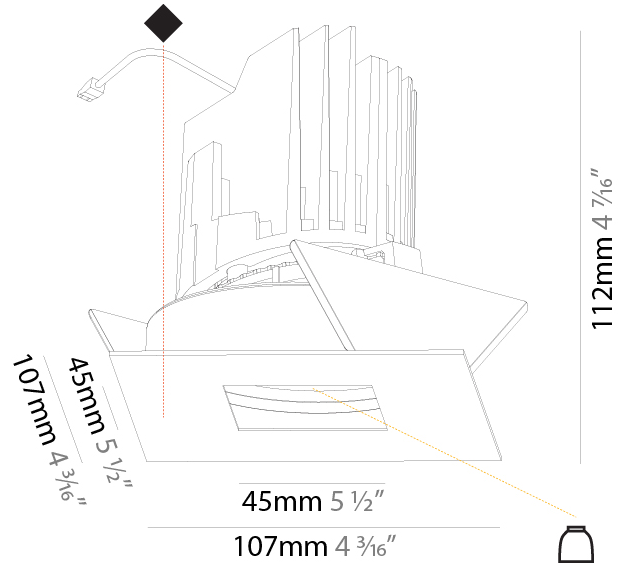

GENERAL

Series: Bioniq
Subseries: Bioniq Square Pinhole
Brand: Prolight
Division: Architectural
Mounting Type: Recessed
Mounting Location: Ceiling
Subcategory: Downlight

PHYSICAL

Shape: Square
Length (mm): 107
Length (in): 4 ³/₁₆"
Width (mm): 107
Width (in): 4 ³/₁₆"
Depth (mm): 112
Depth (in): 4 ⁷/₁₆"
Ceiling Thickness (mm): 10 / 12.5 / 15
Ceiling Thickness (in): 3/8 or 1/2 or 9/16
Min. Recessing Depth (mm): 130
Min. Recessing Depth (in): 5 ¹/₈"
Light Distribution: Adjustable / Downlight
Weight (kg): 0.463
Weight (lbs): 1.02
Fixture Finish: SSR / BKV / CWI / CRY / HAB / UFT / ITA / RUA / FTG / MYG / LOD / PUS / FRO / FUP / KIA / POP / BLS / SPG / MEY / GOH / GUM / CHC / COM / ABZ / JAG / OBR / MOS / ROR
Fixture Material: Aluminum Die Cast
Cut-out Measurements: 98mm / 3 7/8"

ELECTRICAL

Lamp Type: LED (Zhaga Standard)
Total Output Wattage (W): 15
Dimming: Dali Dimming
Driver Included: No
Driver Location: Recessed Housing
Driver Type: Constant Current - 120Vac
Housing: See components
Input Voltage (V): 120
Constant Current (MA): 350

LED

Number of LEDs: 1
Color Temperature (°K): Warm Dim
Max. Delivered Lumen (lm): 760
Nominal Lumen (lm): 1140
CRI: >90 CRI
Lamp Life (hrs): 50000

OPTICAL

Reflector°: 20 / 40 / 60
Adjustability: Rotational 355°; Tilt 30°

RATINGS AND CERTIFICATIONS

Certified By: Certified for North American Standards
IP rating: IP20