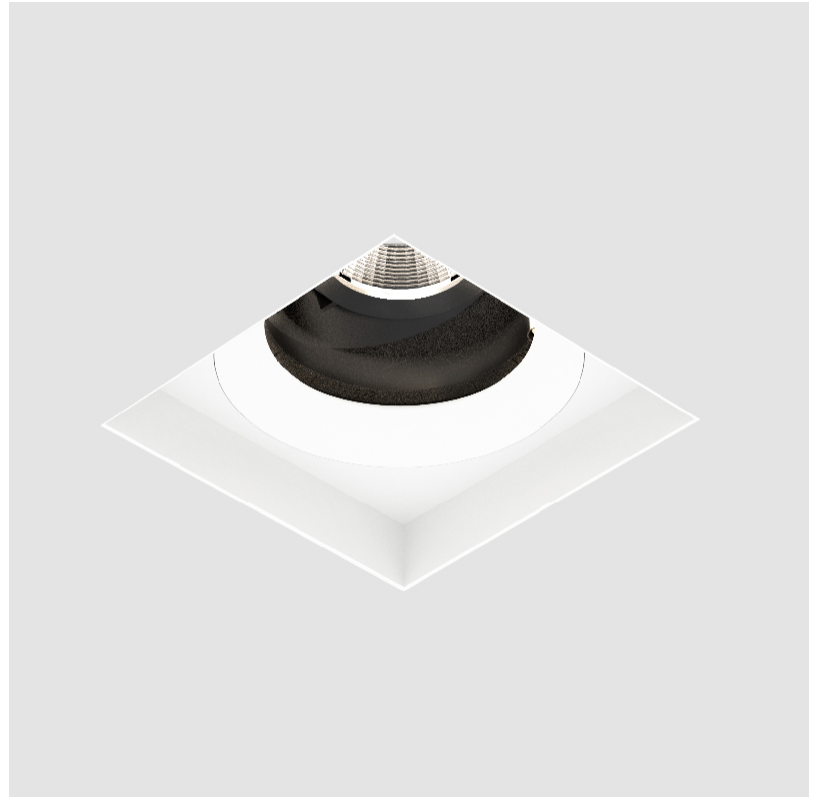

ELECTRICAL

Lamp Type: LED (Zhaga Standard)
Input Wattage (W): 16.5
Total Output Wattage (W): 14.7
Dimming: Dali Dimming
Driver Included: No
Driver Location: Recessed Housing
Driver Type: Constant Current - 120Vac
Driver Class: Class 2
Housing: See Components
Input Voltage (V): 120
Constant Current (MA): 350

LED

Number of LEDs: 1
Max. Delivered Lumen (lm): 770
Nominal Lumen (lm): 1140
CRI: >90 CRI
Lamp Life (hrs): 50000
Upon Request: RGB-W Tunable White Special Color Temperature Special LED

OPTICAL

Reflector°: 20 / 40 / 60
Adjustability: Rotational 355°; Tilt 30°
Upon Request: Special Beam Angles

RATINGS AND CERTIFICATIONS

For international specifications by adding 'INT' at the end of the existing Model #. For assistance on 'custom' specifications, contact zteam@zaneen.com.
In a constant effort to supply the best product, we reserve the right to change specifications or materials without notice. The most recent specification sheets are found at zaneen.com