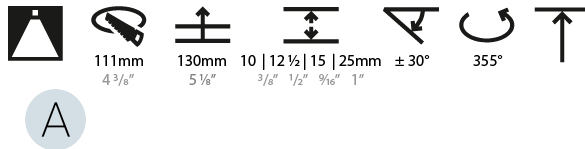

PHYSICAL

Shape: Round
Diameter (mm): 107
Diameter (in): 4 3/16
Height (mm): 112
Height (in): 4 7/16
Ceiling Thickness (mm): 10 / 12.5 / 15 / 25
Ceiling Thickness (in): 3/8 or 1/2 or 9/16 or 1
Min. Recessing Depth (mm): 130
Min. Recessing Depth (in): 5 1/8
Light Distribution: Adjustable / Downlight
Weight (kg): 0.583
Weight (lbs): 1.28
Fixture Finish: SSR / BKV / CWI / CRY / HAB / UFT / ITA / RUA / FTG / MYG / LOD / PUS / FRO / FUP / KIA / POP / BLS / SPG / MEY / GOH / GUM / CHC / COM / ABZ / JAG / OBR / MOS / ROR
Fixture Material: Aluminum Die Cast
Cut-out Measurements: Ø111mm/4 3/8"
Upon Request: Unique Ceiling Thickness

ELECTRICAL

Lamp Type: LED (Zhaga Standard)
Input Wattage (W): 16.5
Total Output Wattage (W): 14.7
Dimming: Dali Dimming
Driver Location: Recessed Housing
Driver Type: Constant Current - 120Vac
Driver Class: Class 2
Housing: See Components
Input Voltage (V): 120
Constant Current (MA): 350

LED

Number of LEDs: 1
Max. Delivered Lumen (lm): 770
Nominal Lumen (lm): 1140
CRI: >90 CRI
Lamp Life (hrs): 50000
Upon Request: RGB-W Tunable White Special Color Temperature Special LED

OPTICAL

Reflector: 20 / 40 / 60
Adjustability: Rotational 355°; Tilt 30°
Upon Request: Special Beam Angles

RATINGS AND CERTIFICATIONS

Certified By: Certified for North American Standards
IP rating: IP20