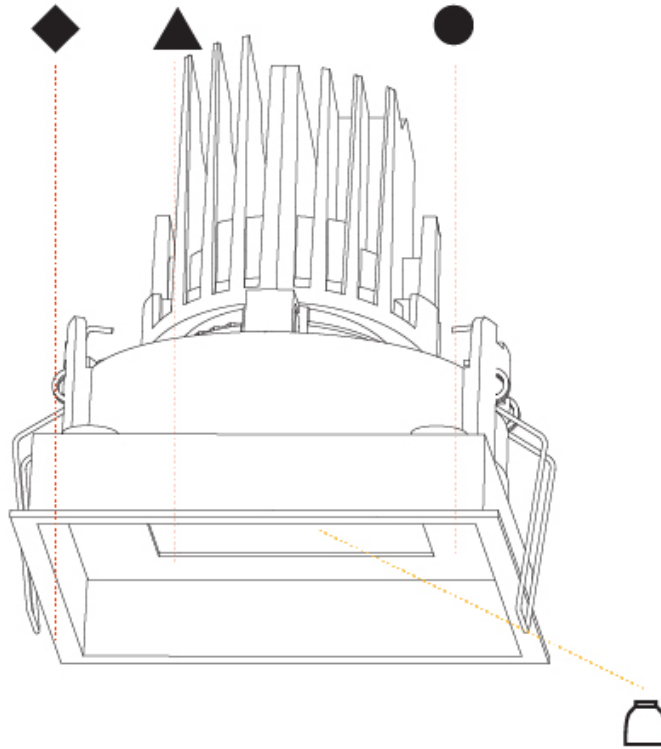

BIONIQ SQUARE ADJUSTABLE COMFORT RECESSED

A35551-

PROJECT
TYPE
SPECIFIER
QUANTITY
DATE

A