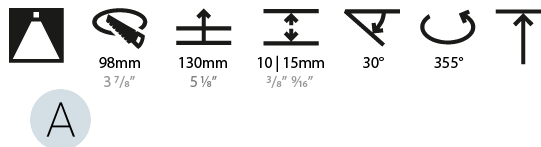

GENERAL

Series: Bioniq
Subseries: Bioniq Square Pinhole
Brand: Prolight
Division: Architectural
Mounting Type: Recessed
Mounting Location: Ceiling
Subcategory: Downlight

PHYSICAL

Shape: Square
Length (mm): 107
Length (in): 4 ³/₁₆"
Width (mm): 107
Width (in): 4 ³/₁₆"
Depth (mm): 112
Depth (in): 4 ⁷/₁₆"
Ceiling Thickness (mm): 10 / 12.5 / 15
Ceiling Thickness (in): 3/8 or 1/2 or 9/16
Min. Recessing Depth (mm): 130
Min. Recessing Depth (in): 5 ¹/₈"
Light Distribution: Adjustable / Downlight
Weight (kg): 0.463
Weight (lbs): 1.02
Fixture Finish: SSR / BKV / CWI / CRY / HAB / UFT / ITA / RUA / FTG / MYG / LOD / PUS / FRO / FUP / KIA / POP / BLS / SPG / MEY / GOH / GUM / CHC / COM / ABZ / JAG / OBR / MOS / ROR
Fixture Material: Aluminum Die Cast
Cut-out Measurements: 98mm / 3 7/8"

ELECTRICAL

Lamp Type: LED (Zhaga Standard)
Total Output Wattage (W): 15
Dimming: Dali Dimming
Driver Included: No
Driver Location: Recessed Housing
Driver Type: Constant Current - 120Vac
Housing: See components
Input Voltage (V): 120
Constant Current (MA): 350

LED

Number of LEDs: 1
Color Temperature (°K): Warm Dim
Max. Delivered Lumen (lm): 760
Nominal Lumen (lm): 1140
CRI: >90 CRI
Lamp Life (hrs): 50000

OPTICAL

Reflector°: 20 / 40 / 60
Adjustability: Rotational 355°; Tilt 30°

RATINGS AND CERTIFICATIONS

Certified By: Certified for North American Standards
IP rating: IP20