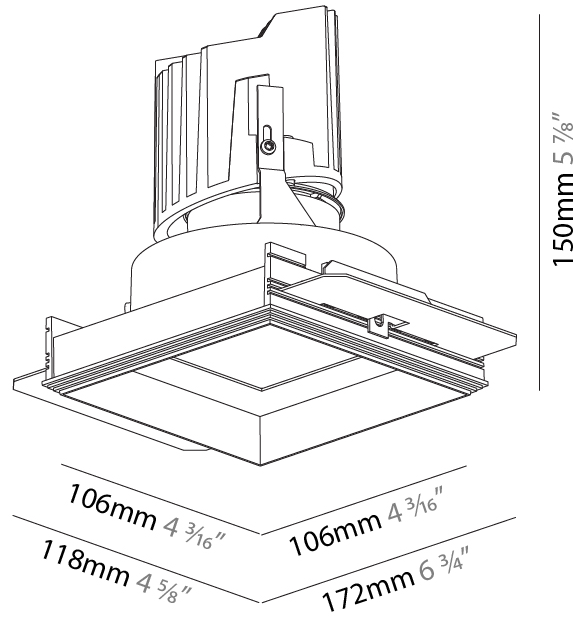

PHYSICAL

Shape: Square
Length (mm): 106
Length (in): 4 ³/₁₆
Width (mm): 106
Width (in): 4 ³/₁₆
Height (mm): 150
Height (in): 5 ⁷/₈
Ceiling Thickness (mm): 10 / 12.5 / 15 / 25
Ceiling Thickness (in): 3/8 or 1/2 or 9/16 or 1
Min. Recessing Depth (mm): 170
Min. Recessing Depth (in): 6 ¹¹/₁₆
Light Distribution: Downlight
Weight (kg): 0.769
Weight (lbs): 1.69
Fixture Finish: SSR / BKV / CWI / CRY / HAB / UFT / ITA / RUA / FTG / MYG / LOD / PUS / FRO / FUP / KIA / POP / BLS / SPG / MEY / GOH / GUM / CHC / COM / ABZ / JAG / OBR / MOS / ROR
Fixture Material: Aluminum Die Cast
Cut-out Measurements: 120mm / 4 3/4" x 120mm / 4 3/4"
Upon Request: Unique Ceiling Thickness

ELECTRICAL

Lamp Type: LED (Zhaga Standard)
Input Wattage (W): 16.5
Total Output Wattage (W): 14.7
Dimming: Dali Dimming
Driver Included: No
Driver Location: Recessed Housing
Driver Type: Constant Current - 120Vac
Driver Class: Class 2
Housing: See Components
Input Voltage (V): 120
Constant Current (MA): 350

LED

Number of LEDs: 1
Max. Delivered Lumen (lm): 770
Nominal Lumen (lm): 1140
CRI: >90 CRI
Lamp Life (hrs): 50000
Upon Request: RGB-W Tunable White Special Color Temperature Special LED

OPTICAL

Reflector^o: 20 / 40 / 60
Upon Request: Special Beam Angles

RATINGS AND CERTIFICATIONS

Certified By: Certified for North American Standards

IP rating: IP20
Zaneen Company Inc. © 2024, T 1800-388-3382, F 416-247-9319, www.zaneen.com

PROJECT
TYPE
SPECIFIER
QUANTITY
DATE