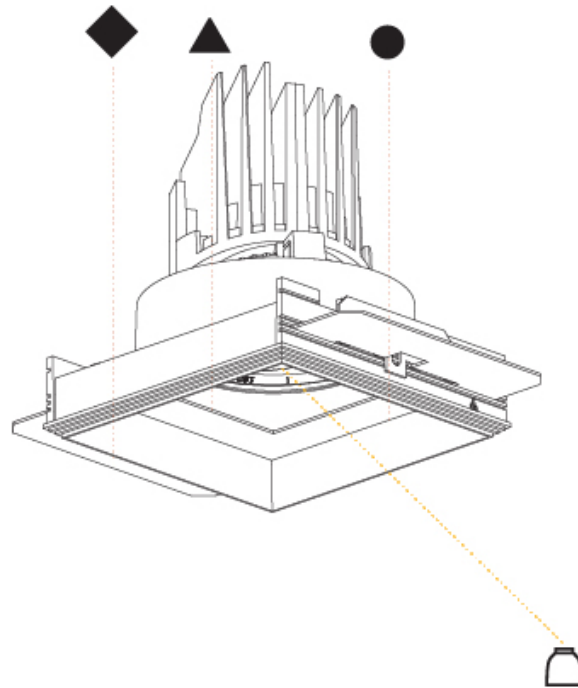

BIONIQ SQUARE ADJUSTABLE COMFORT TRIMLESS

A35531-

PROJECT

TYPE

SPECIFIER

QUANTITY

DATE