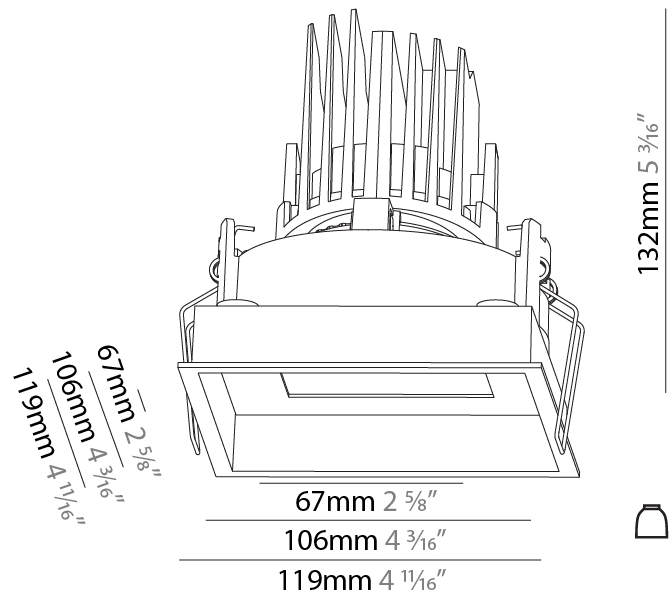

GENERAL

Series: Bioniq
Subseries: Bioniq Square Adjustable Comfort
Brand: Prolight
Division: Architectural
Mounting Type: Recessed
Mounting Location: Ceiling
Subcategory: Downlight

PHYSICAL

Shape: Square
Length (mm): 119
Length (in): 4 11/16
Width (mm): 119
Width (in): 4 11/16
Depth (mm): 132
Depth (in): 5 3/16
Ceiling Thickness (mm): 10 / 12.5 / 15
Ceiling Thickness (in): 3/8 or 1/2 or 9/16
Min. Recessing Depth (mm): 150
Min. Recessing Depth (in): 5 7/8
Light Distribution: Adjustable / Downlight
Weight (kg): 0.607
Weight (lbs): 1.34
Fixture Finish: SSR / BKV / CWI / CRY / HAB / UFT / ITA / RUA / FTG / MYG / LOD / PUS / FRO / FUP / KIA / POP / BLS / SPG / MEY / GOH / GUM / CHC / COM / ABZ / JAG / OBR / MOS / ROR
Fixture Material: Aluminum Die Cast
Cut-out Measurements: 114mm / 4 1/2" x 114mm / 4 1/2"

ELECTRICAL

Lamp Type: LED (Zhaga Standard)
Total Output Wattage (W): 15
Dimming: Dali Dimming
Driver Included: No
Driver Location: Recessed Housing
Driver Type: Constant Current - 120Vac
Housing: See components
Input Voltage (V): 120
Constant Current (MA): 350

LED

Number of LEDs: 1
Color Temperature (°K): Warm Dim
Max. Delivered Lumen (lm): 760
Nominal Lumen (lm): 1140
CRI: >90 CRI
Lamp Life (hrs): 50000

OPTICAL

Reflector: 20 / 40 / 60
Adjustability: Rotational 355°; Tilt 30°

RATINGS AND CERTIFICATIONS

Certified By: Certified for North American Standards
IP rating: IP20