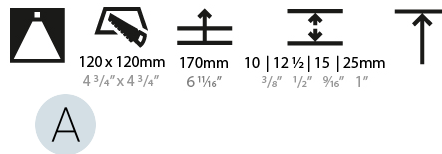

PHYSICAL

Shape: Square
Length (mm): 106
Length (in): 4 ³/₁₆
Width (mm): 106
Width (in): 4 ³/₁₆
Height (mm): 150
Height (in): 5 ⁷/₈
Ceiling Thickness (mm): 10 / 12.5 / 15 / 25
Ceiling Thickness (in): 3/8 or 1/2 or 9/16 or 1
Min. Recessing Depth (mm): 170
Min. Recessing Depth (in): 6 ¹¹/₁₆
Light Distribution: Downlight
Weight (kg): 0.769
Weight (lbs): 1.69
Fixture Finish: SSR / BKV / CWI / CRY / HAB / UFT / ITA / RUA / FTG / MYG / LOD / PUS / FRO / FUP / KIA / POP / BLS / SPG / MEY / GOH / GUM / CHC / COM / ABZ / JAG / OBR / MOS / ROR
Fixture Material: Aluminum Die Cast
Cut-out Measurements: 120mm / 4 3/4" x 120mm / 4 3/4"
Upon Request: Unique Ceiling Thickness

ELECTRICAL

Lamp Type: LED (Zhaga Standard)
Input Wattage (W): 16.5
Total Output Wattage (W): 14.7
Dimming: Dali Dimming
Driver Included: No
Driver Location: Recessed Housing
Driver Type: Constant Current - 120Vac
Driver Class: Class 2
Housing: See Components
Input Voltage (V): 120
Constant Current (MA): 350

LED

Number of LEDs: 1
Max. Delivered Lumen (lm): 770
Nominal Lumen (lm): 1140
CRI: >90 CRI
Lamp Life (hrs): 50000
Upon Request: RGB-W Tunable White Special Color Temperature Special LED

OPTICAL

Reflector^o: 20 / 40 / 60
Upon Request: Special Beam Angles

RATINGS AND CERTIFICATIONS

Certified By: Certified for North American Standards

IP rating: IP20
Zaneen Company Inc. © 2024, T 1800-388-3382, F 416-247-9319, www.zaneen.com

PROJECT
TYPE
SPECIFIER
QUANTITY
DATE