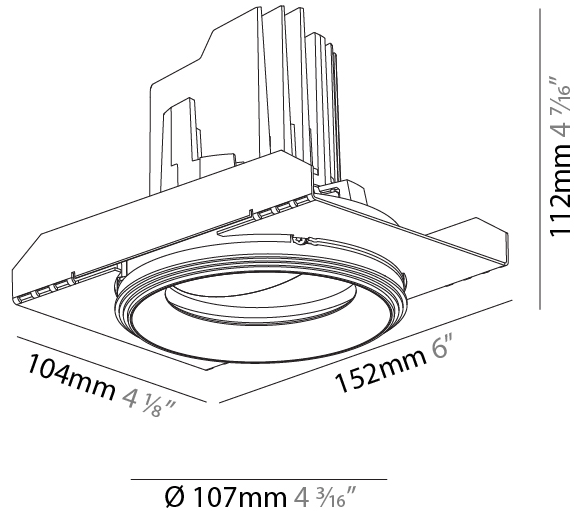

PHYSICAL

Shape: Round
Diameter (mm): 107
Diameter (in): 4 3/16
Height (mm): 112
Height (in): 4 7/16
Ceiling Thickness (mm): 10 / 12.5 / 15 / 25
Ceiling Thickness (in): 3/8 or 1/2 or 9/16 or 1
Min. Recessing Depth (mm): 130
Min. Recessing Depth (in): 5 1/8
Light Distribution: Adjustable / Downlight
Weight (kg): 0.583
Weight (lbs): 1.28
Fixture Finish: SSR / BKV / CWI / CRY / HAB / UFT / ITA / RUA / FTG / MYG / LOD / PUS / FRO / FUP / KIA / POP / BLS / SPG / MEY / GOH / GUM / CHC / COM / ABZ / JAG / OBR / MOS / ROR
Fixture Material: Aluminum Die Cast
Cut-out Measurements: Ø111mm/4 3/8"
Upon Request: Unique Ceiling Thickness

ELECTRICAL

Lamp Type: LED (Zhaga Standard)
Input Wattage (W): 16.5
Total Output Wattage (W): 14.7
Dimming: Dali Dimming
Driver Location: Recessed Housing
Driver Type: Constant Current - 120Vac
Driver Class: Class 2
Housing: See Components
Input Voltage (V): 120
Constant Current (MA): 350

LED

Number of LEDs: 1
Max. Delivered Lumen (lm): 770
Nominal Lumen (lm): 1140
CRI: >90 CRI
Lamp Life (hrs): 50000
Upon Request: RGB-W Tunable White Special Color Temperature Special LED

OPTICAL

Reflector: 20 / 40 / 60
Adjustability: Rotational 355°; Tilt 30°
Upon Request: Special Beam Angles

RATINGS AND CERTIFICATIONS

Certified By: Certified for North American Standards
IP rating: IP20