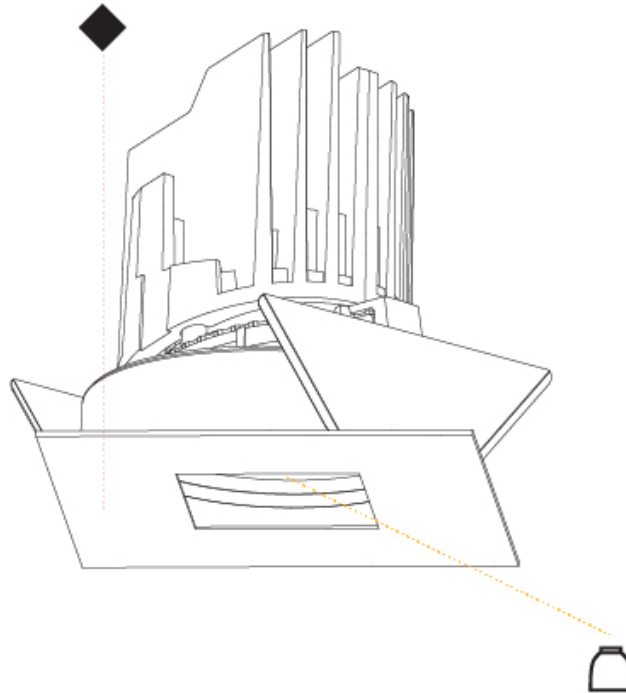

BIONIQ SQUARE PINHOLE RECESSED

A35554-

PROJECT

TYPE

SPECIFIER

QUANTITY

DATE